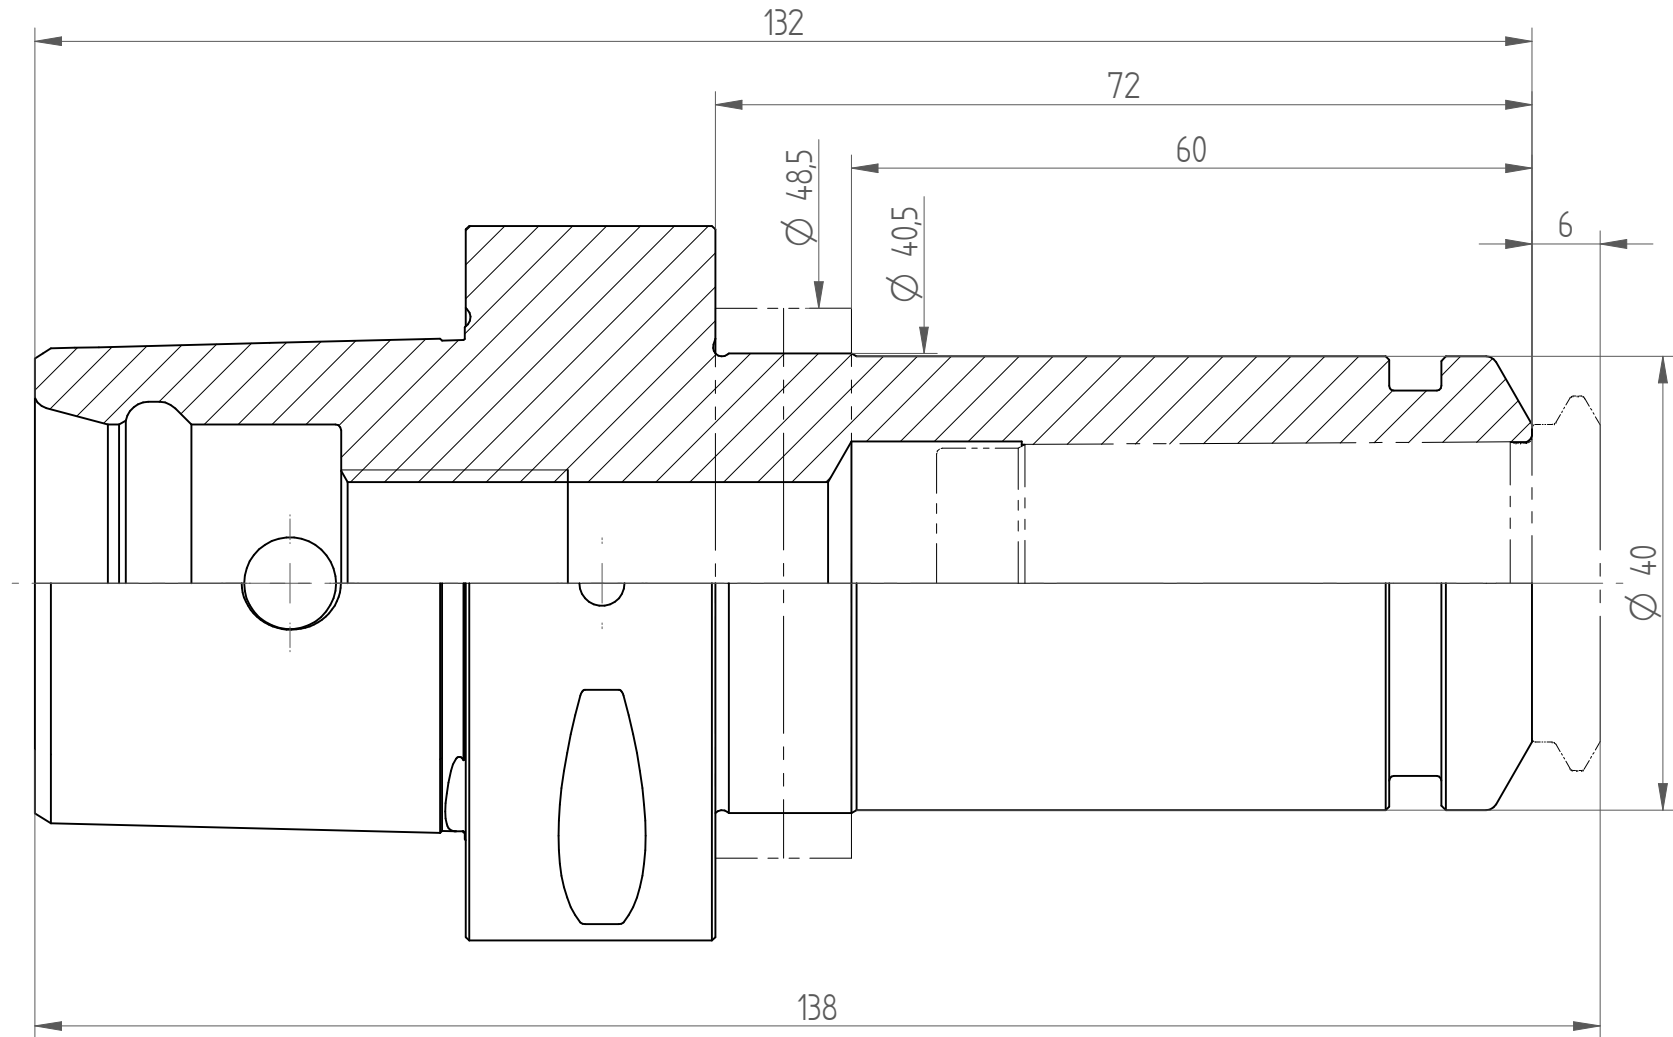

Swiss
Precision
Tools

REGO-FIX®

REGO-FIX AG
Obermattweg 60
4456 Tenniken / Switzerland

Phone +41 61 976 14 66
Fax +41 61 976 14 14
www.rego-fix.com

This is a non-controlled copy. All information given herein is subject to change without notice

The information given herein has been carefully checked and is believed to be correct. REGO-FIX, however, assumes no responsibility or liability for any errors, inaccuracies or omissions that may appear in this drawing

This document is subject to copyright laws. No part of this document may be reproduced or transmitted in any form or by any means, electronic or mechanical, for any purpose, without the express written permission of REGO-FIX

Type : C6_PG25x100_H
Part No. : 480672550
Date : 07.05.2014
Scale : 1.5:1